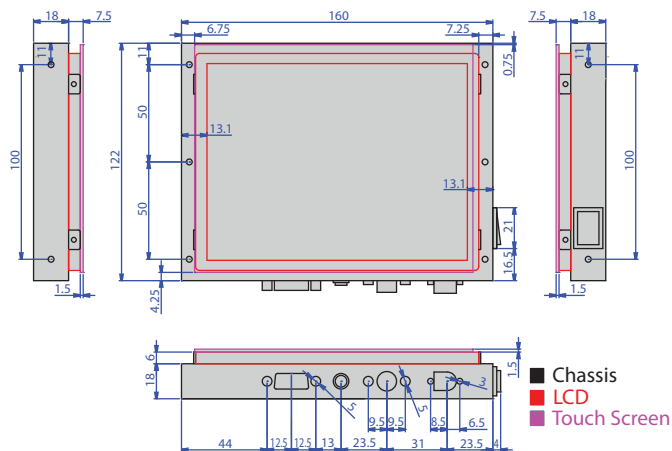

## VOX-064-TS

6.4" Open Frame Panel PC with Embedded Board and Touch Screen

### Features

- 6.4" TFT LCD (LG LB064V02)
- VDX-6354 PC/104 CPU Module
- 256MB SDRAM Onboard
- 4-Wire Resistive Touch Screen
- Metal chassis
- AC/DC Power Adapter

### Dimensions